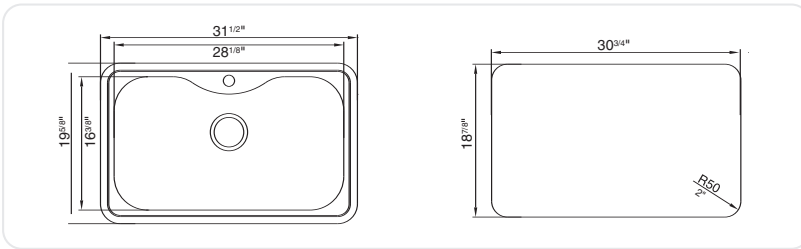

OLYMPUS

Composite 1.0 Bowl

Self Rimming

AS-OLI0

Features

- Part-drilled 1 3/8" faucet hole(s)
- Heat resistance up to 536°F
- Bowl depth 8"
- Extreme Impact Stain, Cut and Chip Resistant
- Self Rimming and Undermount Installation